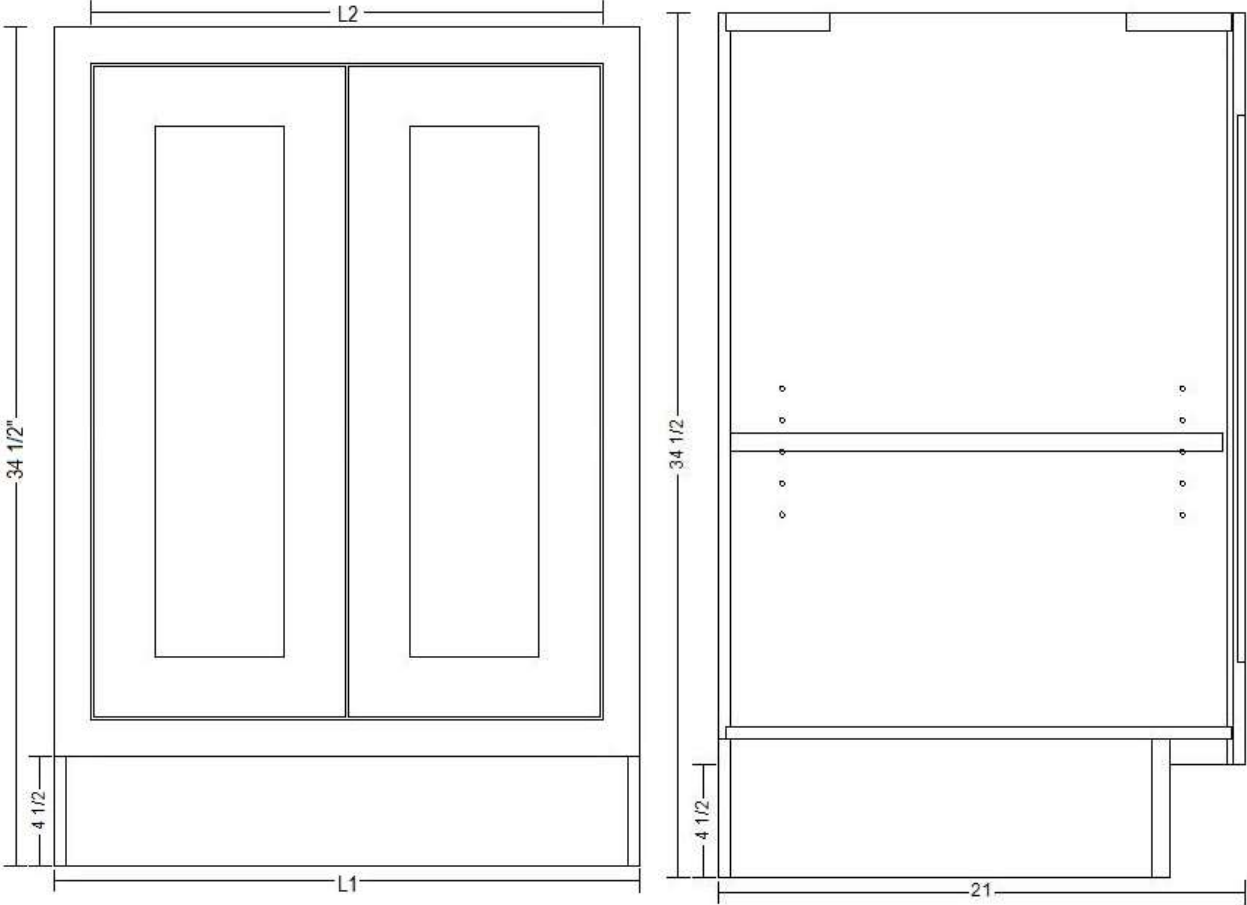

PRODUCT	L1	L2	DOOR SIZE
VB24FH	24"	21"	10 5/16" x 26 3/4"
VB27FH	27"	24"	10 3/16 X 26 3/4"
VB30FH	30"	27"	13 5/16" X 26 3/4"
VB33FH	33"	30"	14 13/16" X 26 3/4"

FRONT VIEW

SIDE VIEW

AMERICAN INSET COMPANY RESERVES THE RIGHT TO CHANGE SPECIFICATIONS WITHOUT NOTICE. IN CASE OF A DISCREPENCY, THE ACTUAL PART GEOMETRY SUPERSEDES THIS DOCUMENT. THE INFORMATION CONTAINED WITHIN THIS DRAWING IS THE SOLE PROPERTY OF AMERICAN INSET COMPNAY. REPRODUCTION IN PART OR WHOLE WITHOUT WRITTEN PERMISSION AMERICAN INSET COMPANY IS PROHIBITED.

DESCRIPTION
 VB24FH, VB27FH, VB30FH,
 VB33FH
 INSET